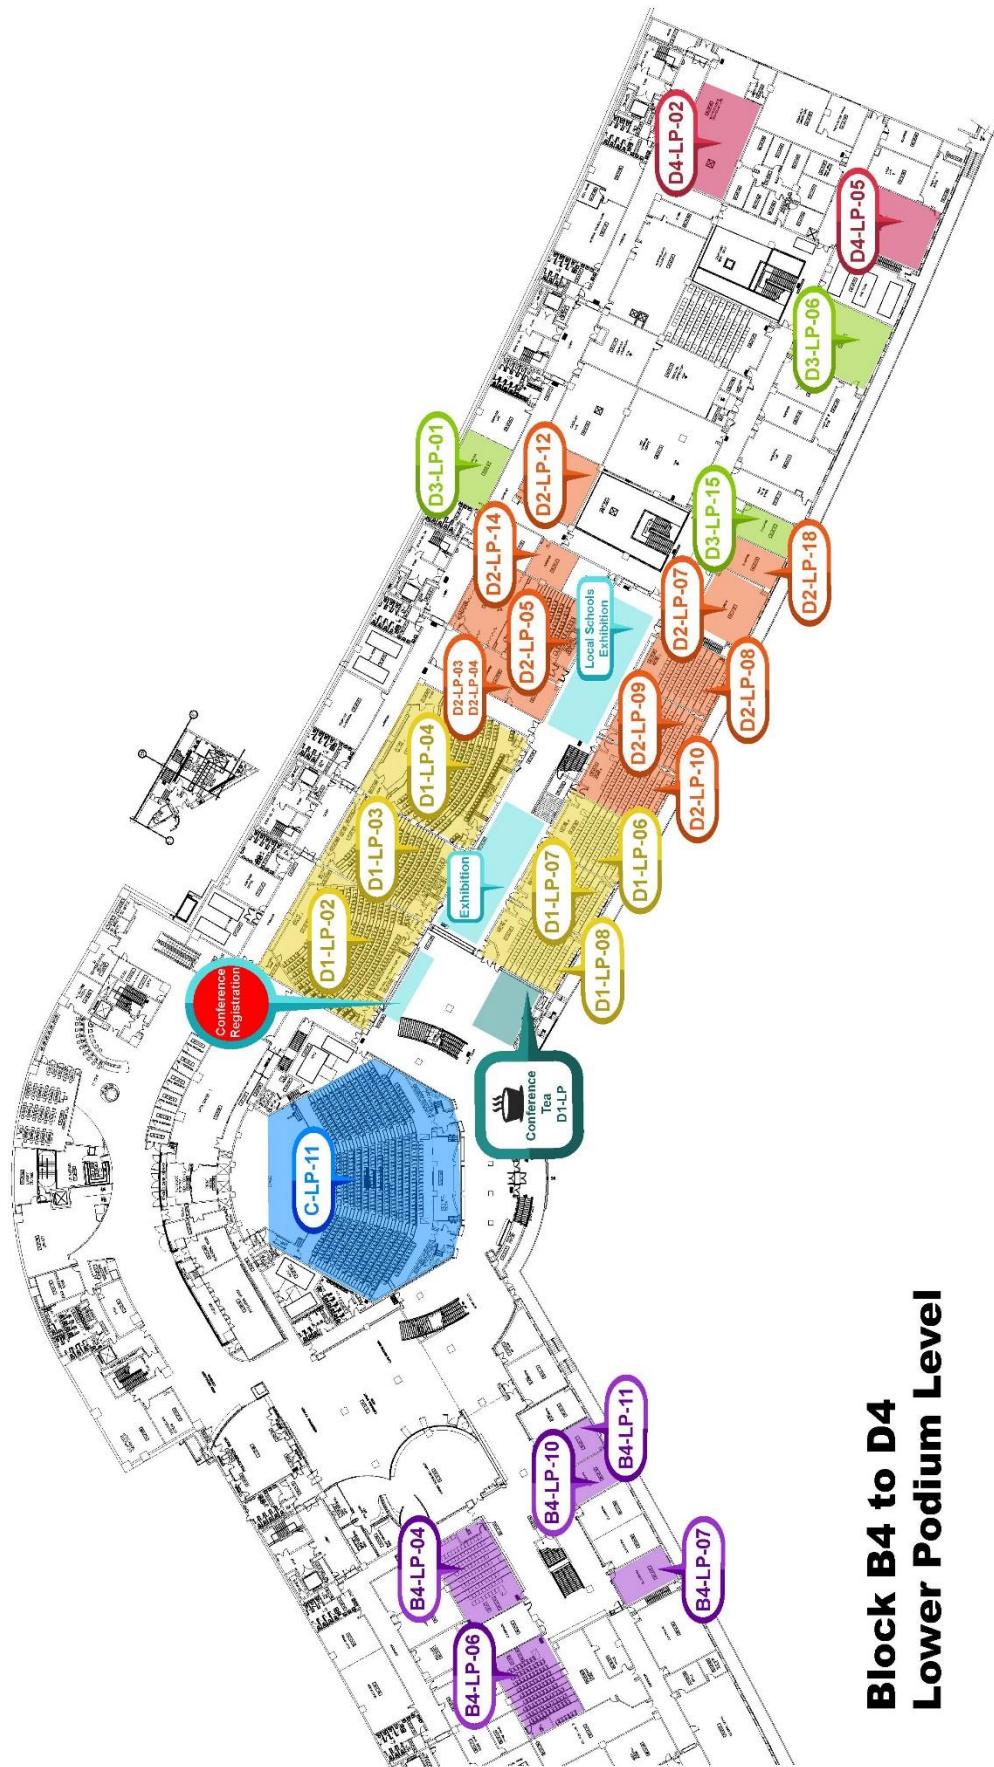

Location Map and Floor Plans

會議位置地圖及會議室平面圖

The Hong Kong Institute of Education Tai Po Campus 香港教育學院大埔校園

Location Map and Floor Plans

會議位置地圖及會議室平面圖

**Block D1 to D4
Ground Floor Level**

Location Map and Floor Plans

會議位置地圖及會議室平面圖

**Block C to D4
Podium Level**

Location Map and Floor Plans

會議位置地圖及會議室平面圖

**Block B4 to D4
Lower Podium Level**