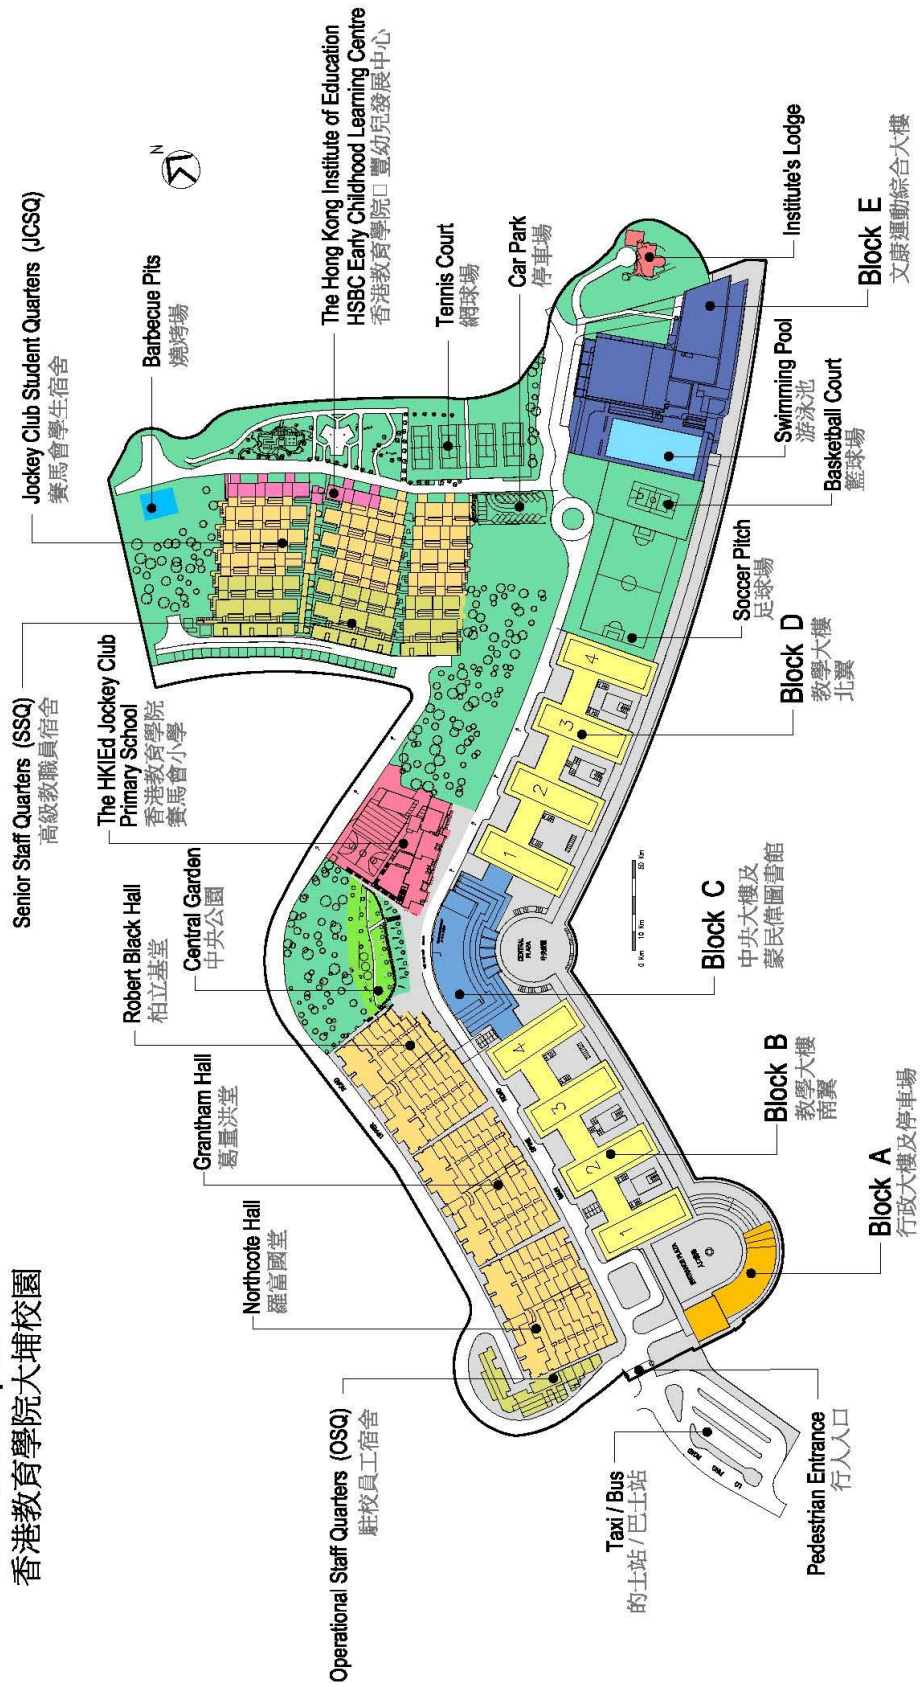

Location Map and Floor Plans

會議位置地圖及會議室平面圖

The Hong Kong Institute of Education Tai Po Campus 香港教育學院大埔校園

Location Map and Floor Plans

會議位置地圖及會議室平面圖

**Block D1 to D4
Ground Floor Level**

Location Map and Floor Plans

會議位置地圖及會議室平面圖

**Block C to D4
Podium Level**

Location Map and Floor Plans

會議位置地圖及會議室平面圖

**Block B4 to D4
Lower Podium Level**