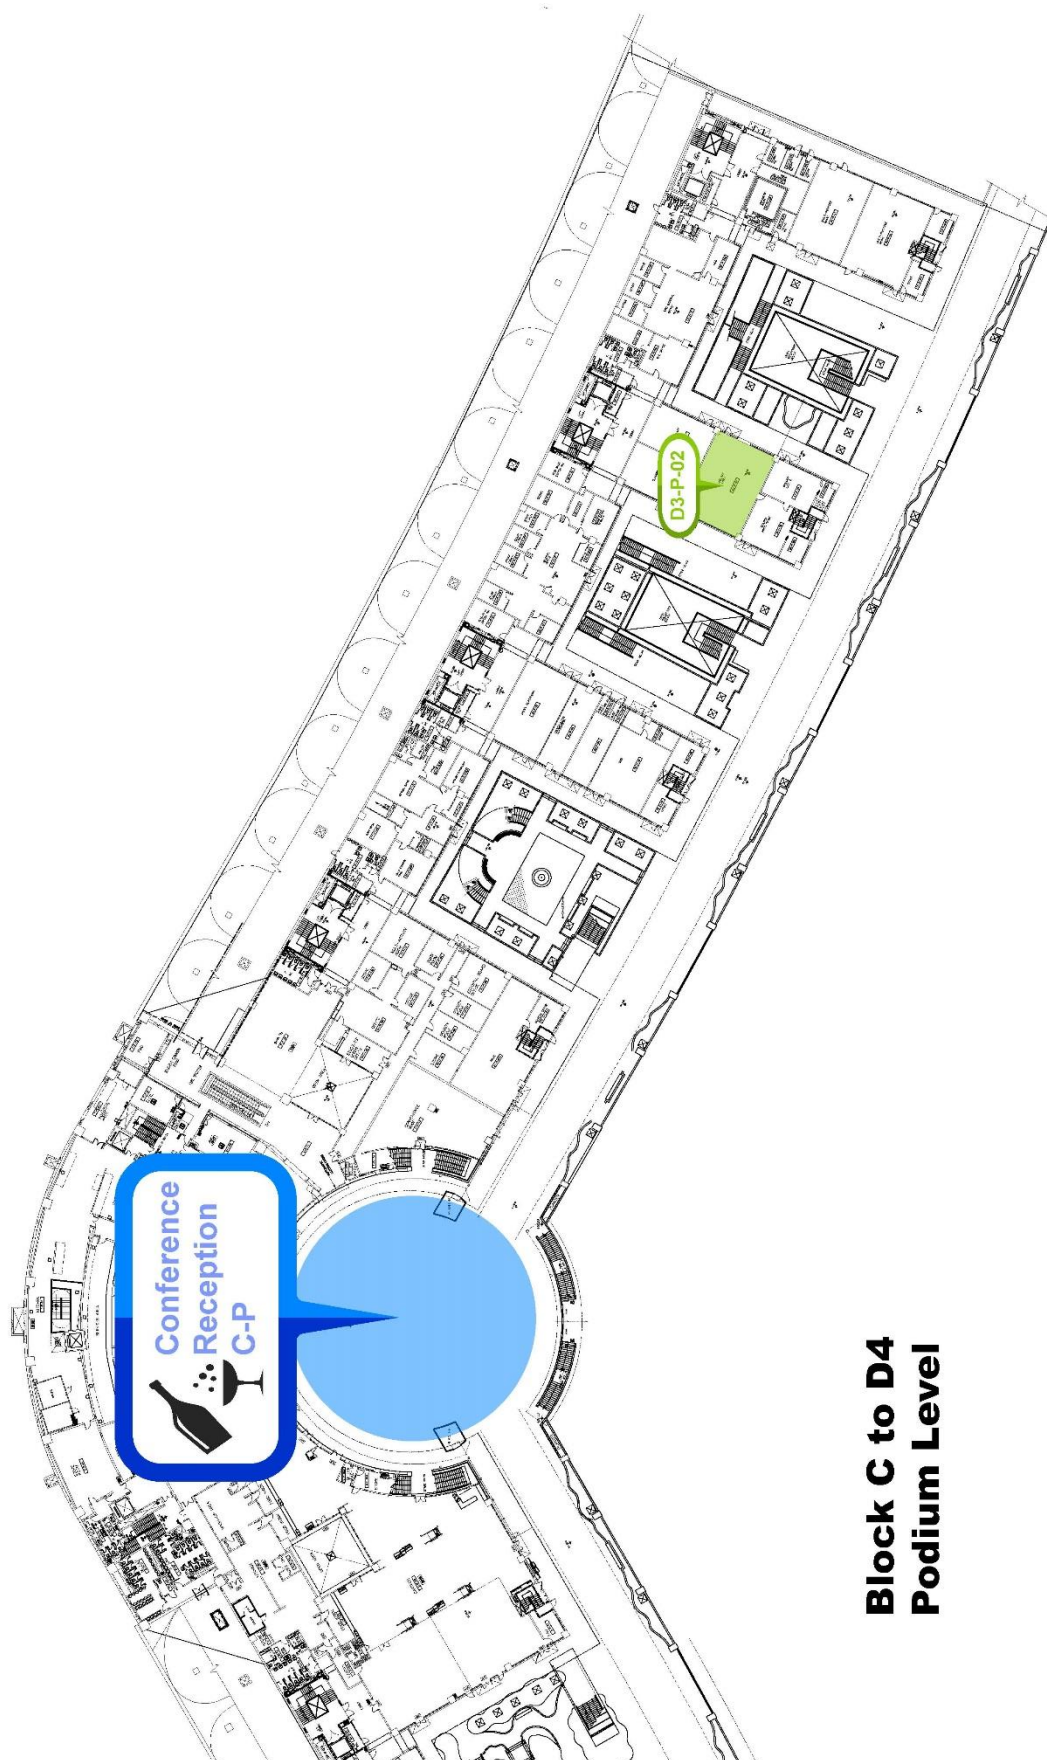

Location Map and Floor Plans

會議位置地圖及會議室平面圖

The Hong Kong Institute of Education Tai Po Campus 香港教育學院大埔校園

Location Map and Floor Plans

會議位置地圖及會議室平面圖

**Block D1 to D4
Ground Floor Level**

Location Map and Floor Plans

會議位置地圖及會議室平面圖

**Block C to D4
Podium Level**

Location Map and Floor Plans

會議位置地圖及會議室平面圖

**Block B4 to D4
Lower Podium Level**