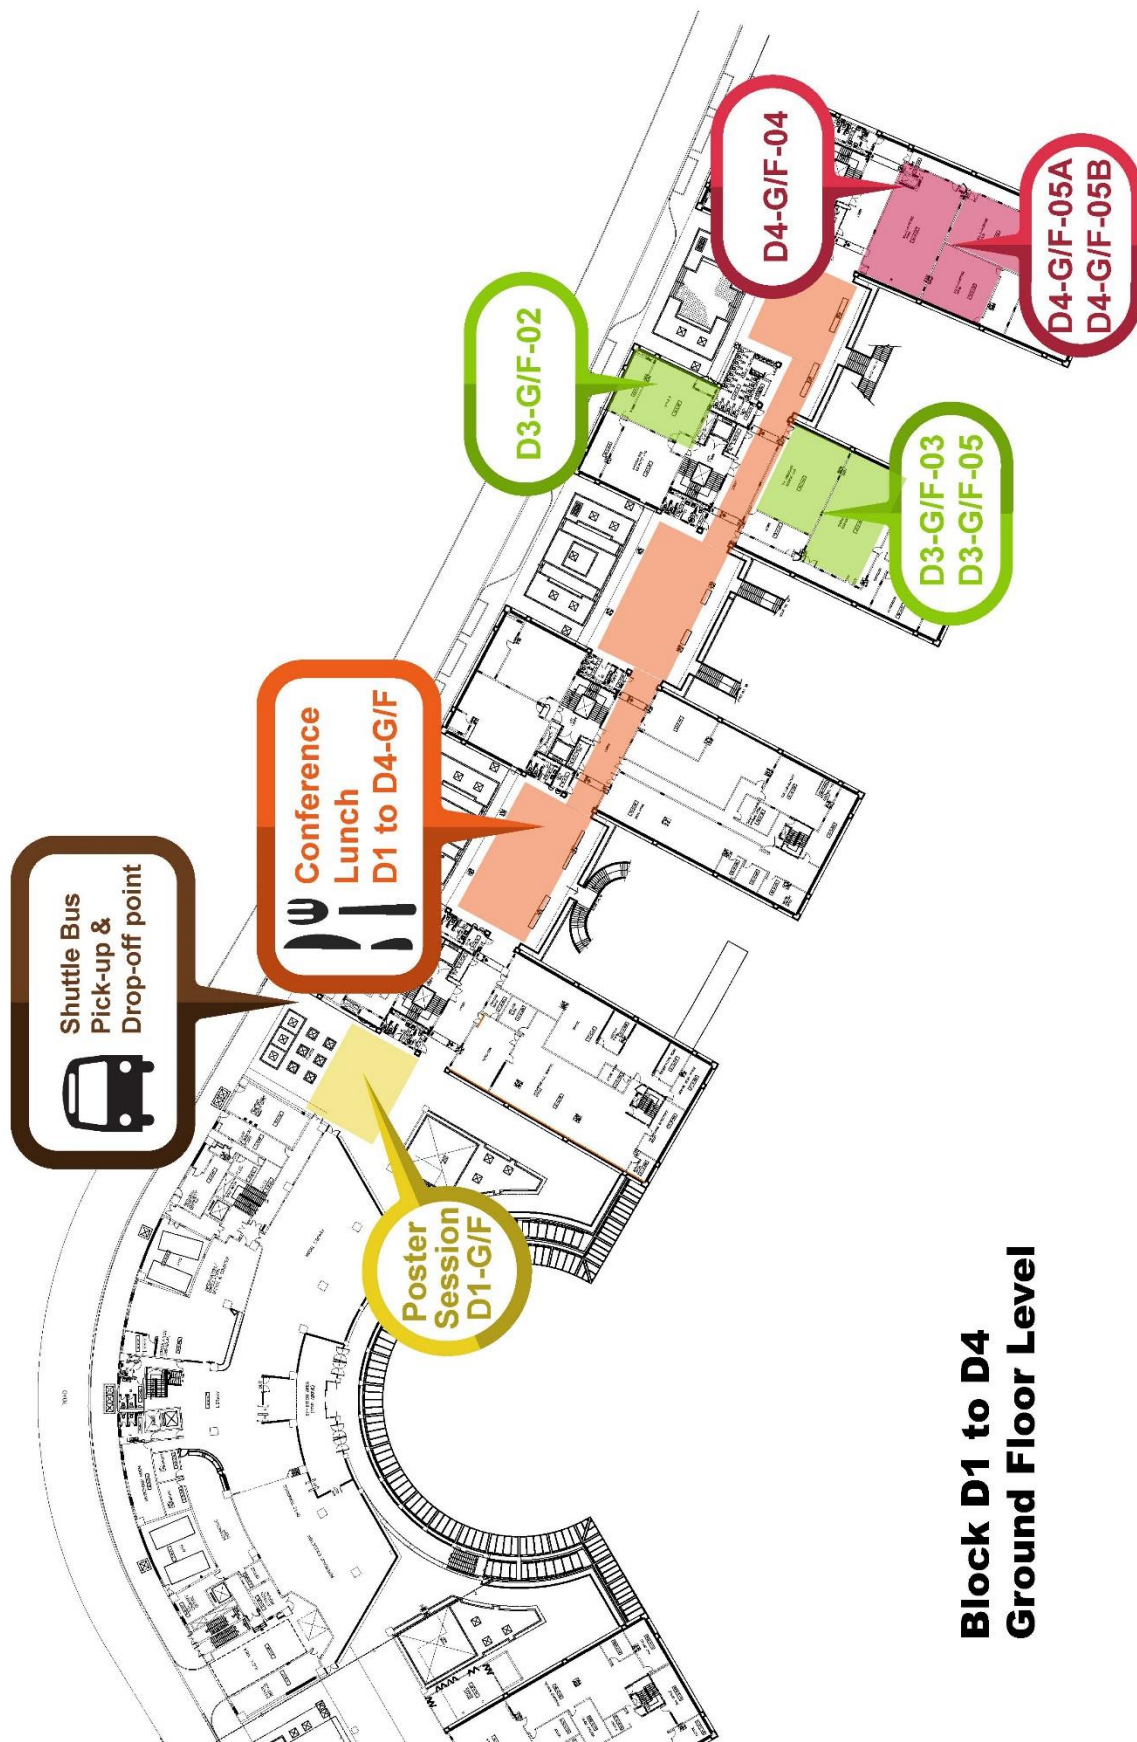

Location Map and Floor Plans

會議位置地圖及會議室平面圖

The Hong Kong Institute of Education Tai Po Campus 香港教育學院大埔校園

Location Map and Floor Plans

會議位置地圖及會議室平面圖

**Block D1 to D4
Ground Floor Level**

Location Map and Floor Plans

會議位置地圖及會議室平面圖

**Block C to D4
Podium Level**

Location Map and Floor Plans

會議位置地圖及會議室平面圖

**Block B4 to D4
Lower Podium Level**